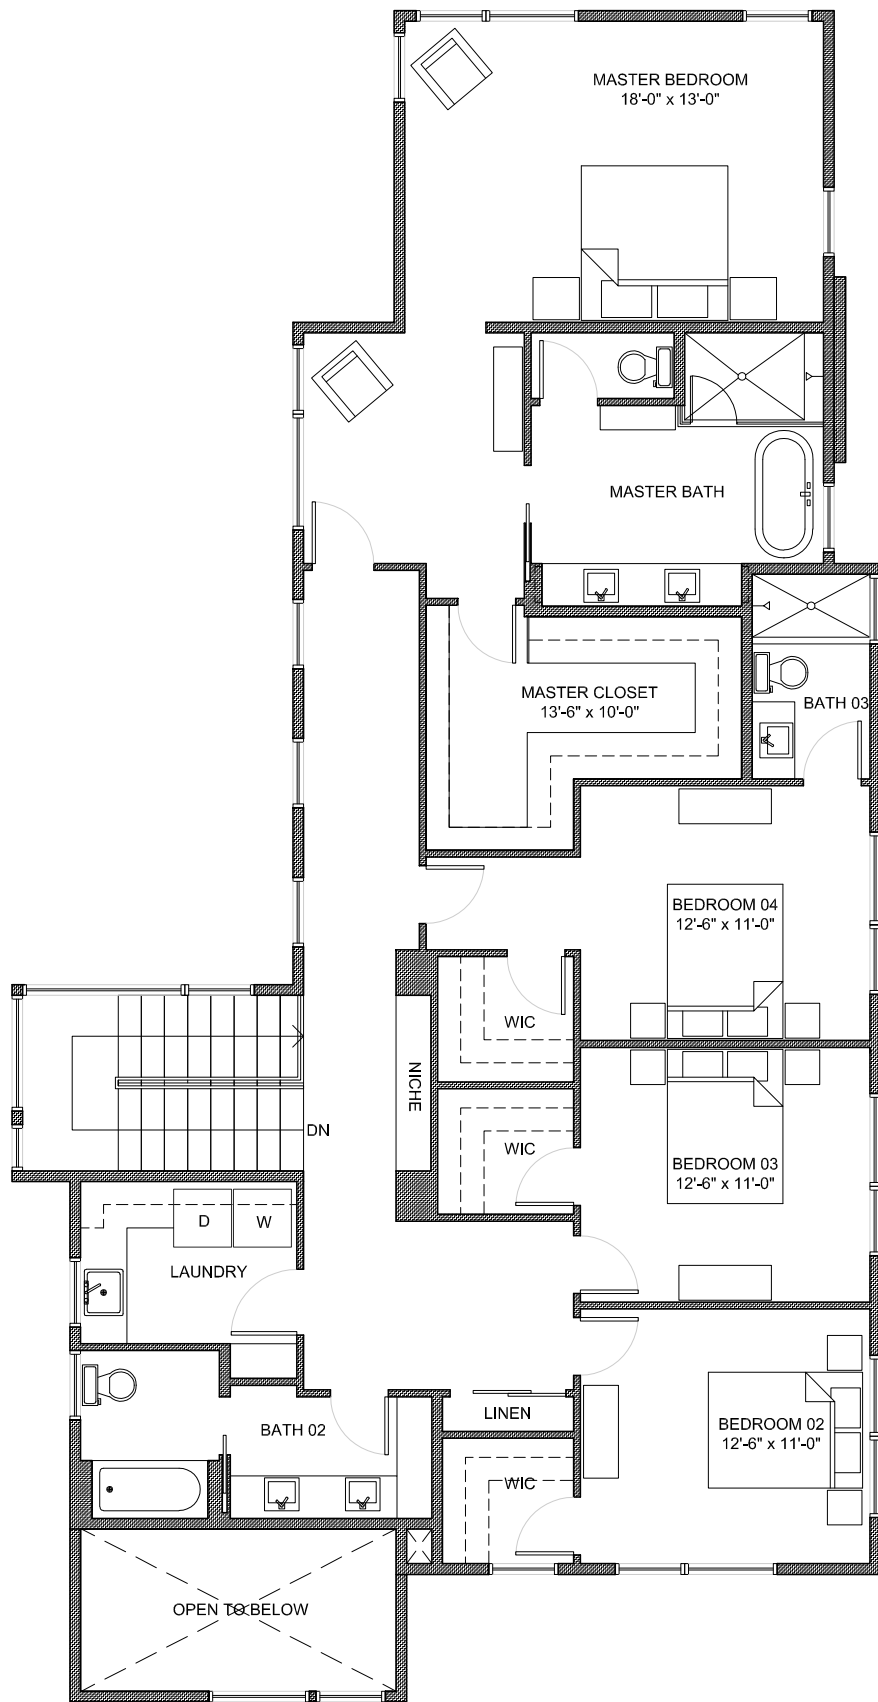

13032 NE 95TH STREET | MAIN FLOOR PLAN
 MEDICI ARCHITECTS

MAIN LIVING: 1,742 SF
 GROUND LIVING: 1,576 SF

GARAGE: 468 SF
 COVERED DECK: 361 SF

TOTAL LIVING: 3,318 SF

TOTAL BUILDING: 4,147 SF

13032 NE 95TH STREET | UPPER FLOOR PLAN
 MEDICI ARCHITECTS

MAIN LIVING:	1,742 SF	GARAGE:	468 SF
GROUND LIVING:	1,576 SF	COVERED DECK:	361 SF
<hr/>		<hr/>	
TOTAL LIVING:	3,318 SF	TOTAL BUILDING:	4,147 SF